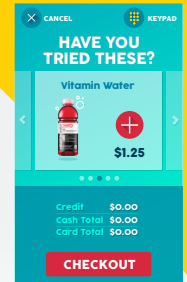

Suggestive Selling

OPERATORS REAP THE REWARDS

Screen Performance

Improve the user experience with a more responsive screen that boots up in less than a minute.

Digital Advertising

Boost purchases and build brand loyalty with display advertising and interactive promotions throughout the purchase cycle.

Low Operating Costs

Extremely efficient refrigeration system and highly insulated cabinet construction ensures low operating costs.

Incredible Variety

Increase sales and consumer satisfaction by providing the best product selection in the industry.

Improved Electronics

Make troubleshooting easy with reduced electrical connections and minimal, clean wiring.

Integrated Cashless Payment

Capture every sale seamlessly with a built-in, intuitive cashless payment solution.

Remote Management

Manage machines in the cloud with Simplifi Connect Plus to update pricing, and access planograms.

Energy Efficient

Meet the latest Energy Star 4.0 standards with a green, environmentally friendly R290 refrigerant system.